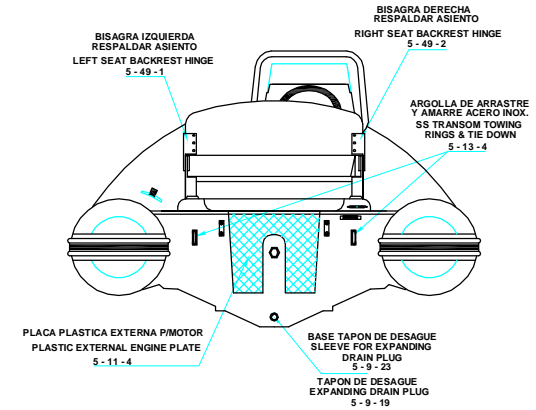

PLANT VIEW
VISTA SUPERIOR

AFT VIEW
VISTA TRASERA

LONGITUDINAL PROFILE
VISTA LATERAL

FORE VIEW
VISTA FRONTAL

NOTA: FAVOR INDICAR COLOR DEL BOTE AL ORDENAR / NOTE: MUST INDICATE BOAT COLOR WHEN ORDERING