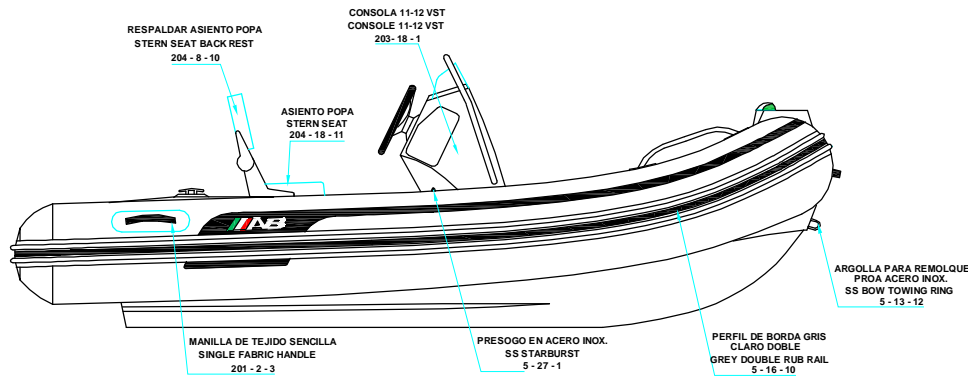

PLANT VIEW
VISTA SUPERIOR

AFT VIEW
VISTA TRASERA

LONGITUDINAL PROFILE
VISTA LATERAL

FORE VIEW
VISTA FRONTAL

NOTA: FAVOR INDICAR COLOR DEL BOTE AL ORDENAR / NOTE: MUST INDICATE BOAT COLOR WHEN ORDERING