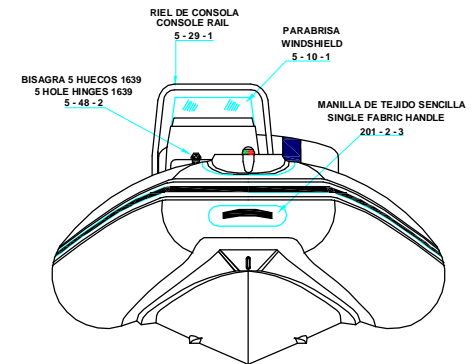

PLANT VIEW
VISTA SUPERIOR

AFT VIEW
VISTA TRASERA

LONGITUDINAL PROFILE
VISTA LATERAL

FORE VIEW
VISTA FRONTAL

NOTA: FAVOR INDICAR COLOR DEL BOTE AL ORDENAR / NOTE: MUST INDICATE BOAT COLOR WHEN ORDERING